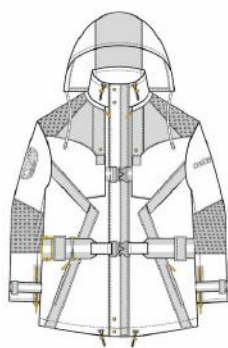

MF20-JK-021 TECHNICAL NYLON WHITE

TECHNICAL NYLON

XS, S, M, L, XL, XXL

WSP: ~~€~~18.00

RRP: €2,210.00